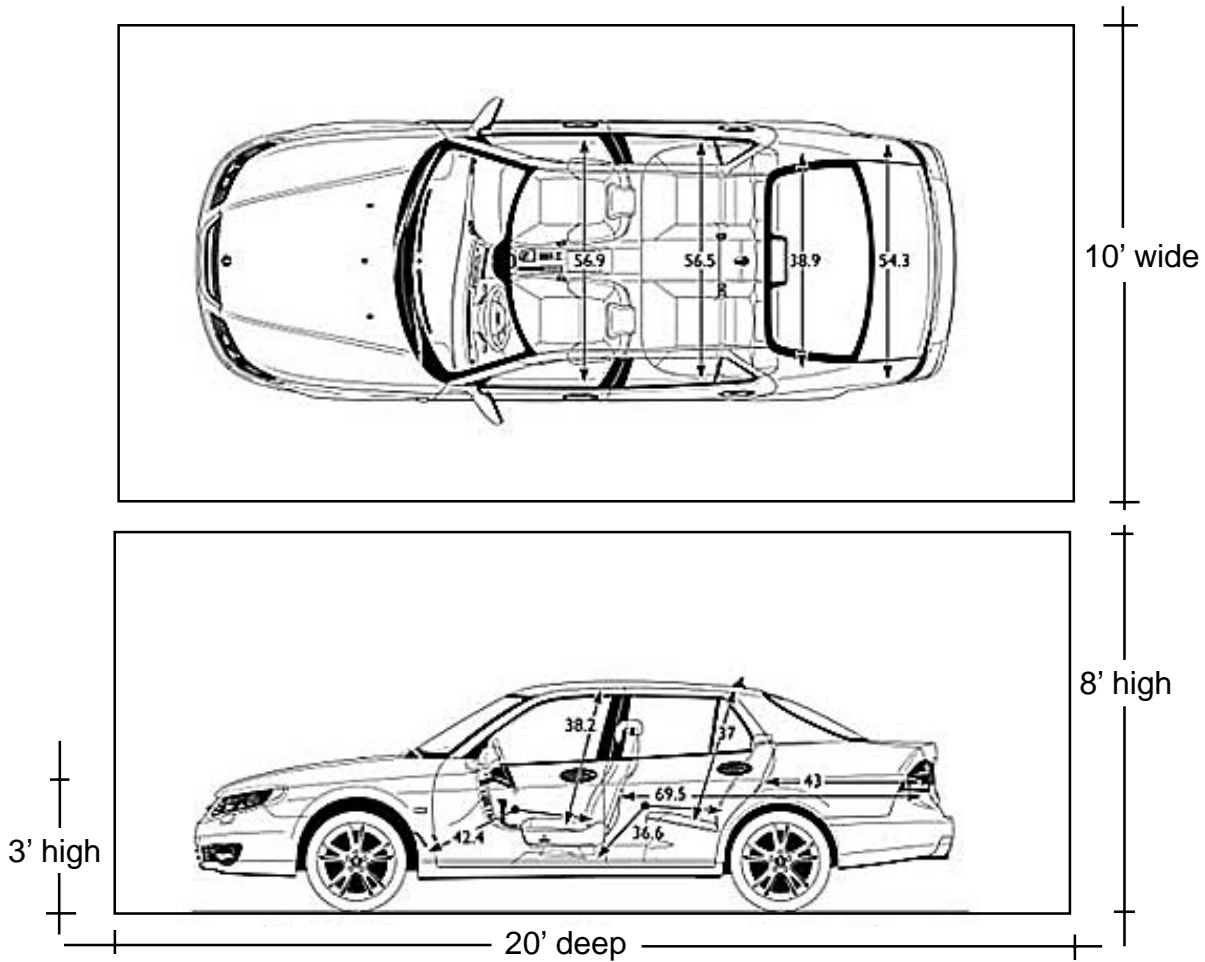

# Space planning

A comfortable parking space is 10' wide x 20' long.

A parking space is 10' wide x 20' long.

The hood of most sedans will fit below the 3' height of a work bench.