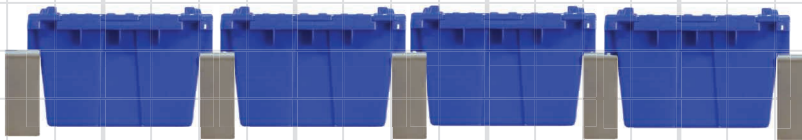

Totes

Bracket Size

10" deep

Tote Size

Small

7.7" high X 11.8" w X 9.8" deep

15" deep

Medium

9.7" high X 10.9" w X 15.2" deep

15" deep

Large

9.8" high X 21.8" w X 15.2" deep

15" deep

Extra Large

12.9" high X 21.8" w X 15.2" deep

Scale

Grid dimension - 3"

StoreWALL:

Panel slots - 3" on center.

Panel size - 15" in height.

*store***WALL**TM
walls that work